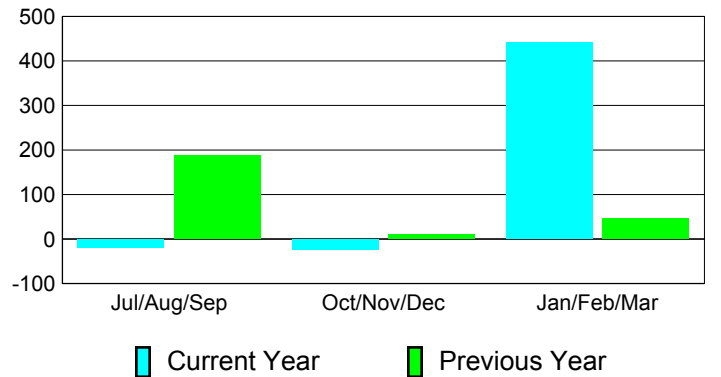

**Membership Results
2010-2011**

**Membership
2009-2010**

Month	Net Memb Goal	Actual New Memb	Actual Dropped Memb	Gain/Loss of Memb	Gain/Loss of Memb
Jul/Aug/Sep	200	234	-253	-19	188
Oct/Nov/Dec	50	37	-60	-23	11
Jan/Feb/Mar	50	444	-3	441	46
Totals	300	715	-316	399	245

Membership Results 2010-2011

Goal, New, Dropped, Gain/Loss

Comparison of Membership Gain/Loss

Current Year Compared to the Previous Year

Gender Comparison 2010-2011

Jul/Aug/Sep

Oct/Nov/Dec

Jan/Feb/Mar