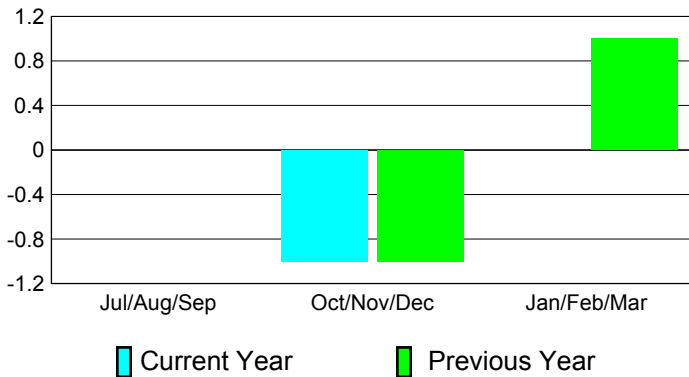

2010-2011 GMT Reports for District (or Undistricted) **District 300 G1**

GMT: **PEI-JEN CHEN**

Location: **M.D. 300 Taiwan**

GMT CA: **5**

CLUBS

**Club Results
2010-2011**

**Clubs
2009-2010**

Month	New Club Goal	Actual New Clubs	Actual Dropped Clubs	Gain/Loss of Clubs	Gain/Loss of Clubs
Jul/Aug/Sep	0	0	0	0	0
Oct/Nov/Dec	1	0	-1	-1	-1
Jan/Feb/Mar	1	0	0	0	1
Totals	2	0	-1	-1	0

Club Results 2010-2011

Goal, New, Dropped, Gain/Loss

Comparison of Club Gain/Loss

Current Year Compared to the Previous Year

YTD Status Quo Clubs 2010-2011

Status Quo Clubs Compared to Status Quo Members

MEMBERSHIP