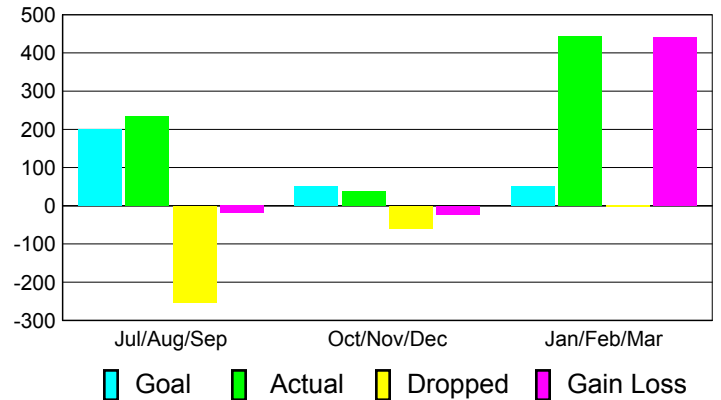

Membership Results 2010-2011

Goal, New, Dropped, Gain/Loss

Comparison of Membership Gain/Loss

Current Year Compared to the Previous Year