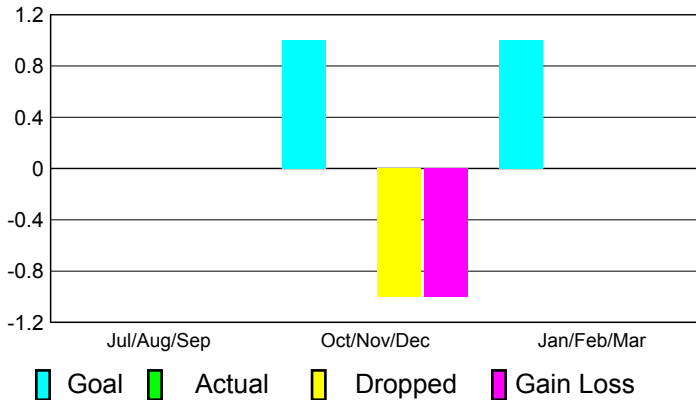

2010-2011 GMT Reports for District (or Undistricted) **District 300 G1**

GMT: **PEI-JEN CHEN**

Location: **M.D. 300 Taiwan**

GMT CA: **5**

CLUBS

**Club Results
2010-2011**

**Clubs
2009-2010**

Month	New Club Goal	Actual New Clubs	Actual Dropped Clubs	Gain/Loss of Clubs	Gain/Loss of Clubs
Jul/Aug/Sep	0	0	0	0	0
Oct/Nov/Dec	1	0	-1	-1	-1
Jan/Feb/Mar	1	0	0	0	1
Totals	2	0	-1	-1	0

Club Results 2010-2011

Goal, New, Dropped, Gain/Loss

Comparison of Club Gain/Loss

Current Year Compared to the Previous Year

YTD Status Quo Clubs 2010-2011

Status Quo Clubs Compared to Status Quo Members

MEMBERSHIP